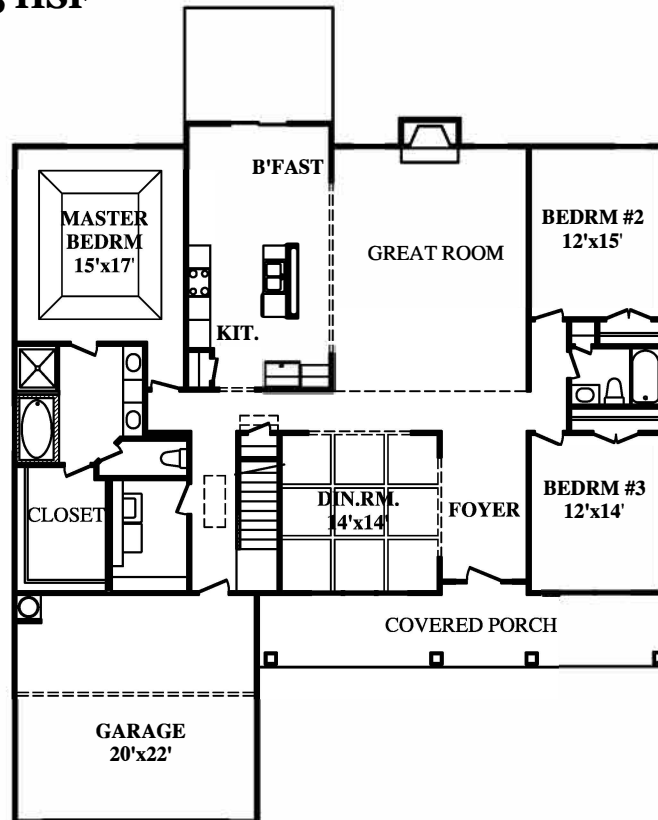

# ANDERSON @ THE FARMS

**TOTAL HEATED 2,255 HSF**

**FIRST FLOOR 2,255 HSF**

RENDERINGS ARE FURNISHED AS A GUIDE ONLY, ACTUAL CONSTRUCTION AND DIMENSIONS MAY VARY.