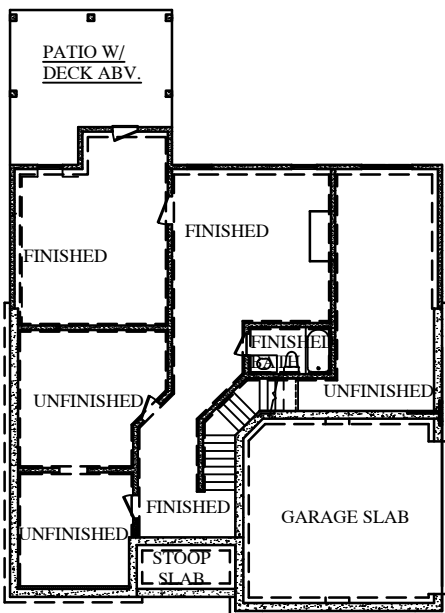

THE WYNFIELD @ LYNN

PARKER LOT#5

TOTAL HEATED 3,354 HSF

FINISHED BASEMENT 833 HSF

TOTAL SF 4,187 SF

UNFINISHED BASEMENT 751 HSF

TOTAL SF 4,938 SF

FIRST FLOOR 1,584 HSF

SECOND FLOOR 1,770 HSF

**UNFINISHED BASEMENT
751 HSF**

RENDERINGS ARE FURNISHED
AS A GUIDE ONLY, ACTUAL
CONSTRUCTION AND DIMENSIONS
MAY VARY.