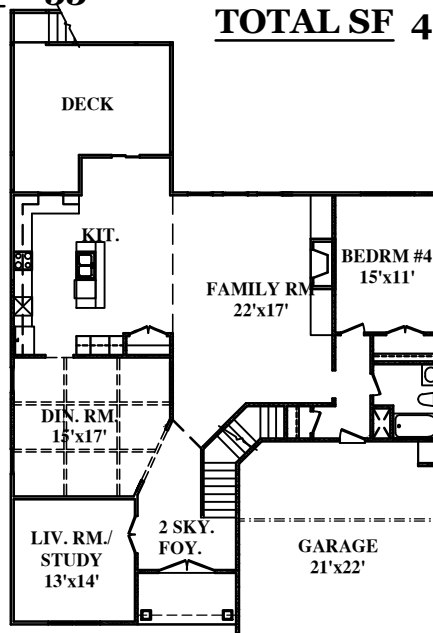

THE WYNFIELD @ LYNN

PARKER LOT#5

TOTAL HEATED 3,354 HSF

FINISHED BASEMENT 833 HSF

TOTAL SF 4,187 SF

UNFINISHED BASEMENT 751 HSF

TOTAL SF 4,938 SF

FIRST FLOOR 1,584 HSF

SECOND FLOOR 1,770 HSF

**UNFINISHED BASEMENT
751 HSF**

RENDERINGS ARE FURNISHED
AS A GUIDE ONLY, ACTUAL
CONSTRUCTION AND DIMENSIONS
MAY VARY.