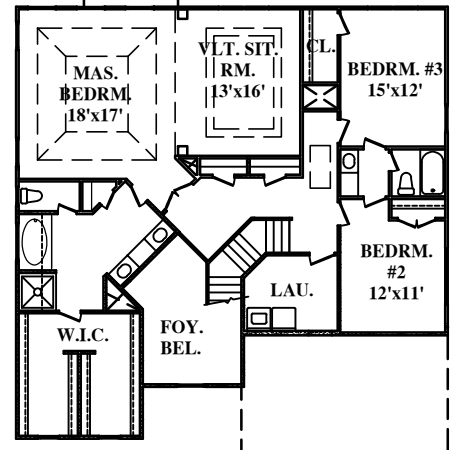

THE WYNFIELD @ LYNN

PARKER LOT#5

TOTAL HEATED 3,354 HSF

FINISHED BASEMENT 833 HSF

TOTAL SF 4,187 SF

UNFINISHED BASEMENT 751 HSF

TOTAL SF 4,938 SF

FIRST FLOOR 1,584 HSF

SECOND FLOOR 1,770 HSF

**UNFINISHED BASEMENT
751 HSF**

RENDERINGS ARE FURNISHED
AS A GUIDE ONLY, ACTUAL
CONSTRUCTION AND DIMENSIONS
MAY VARY.