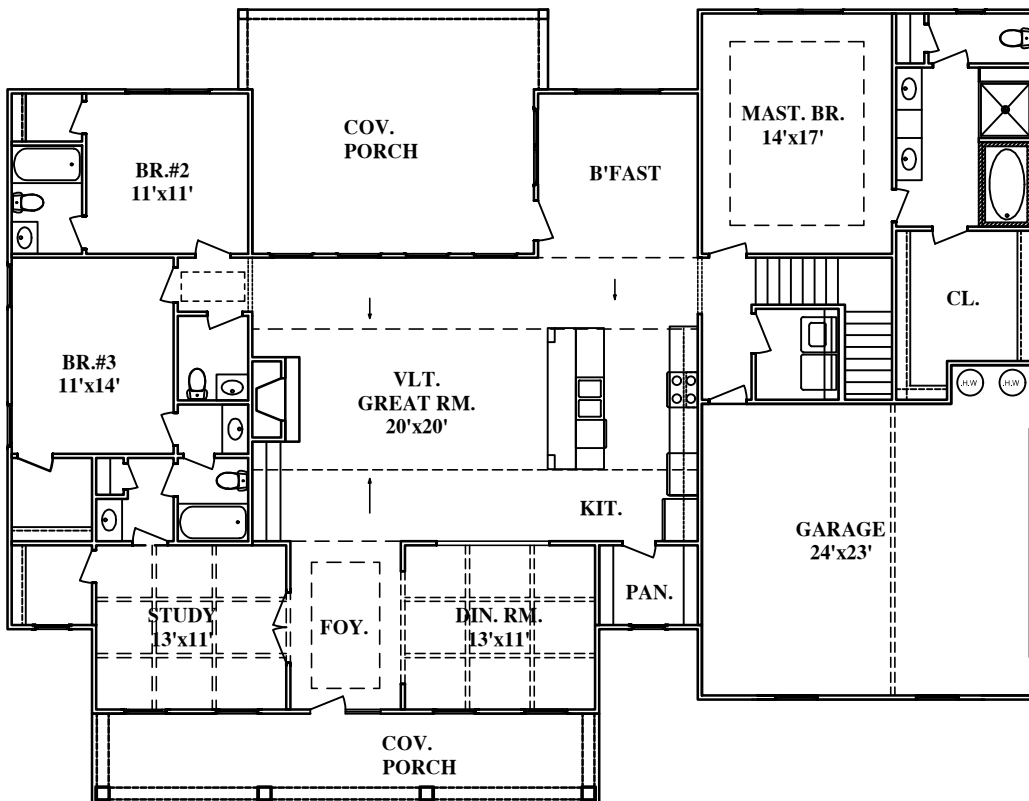

THE GEORGIAN @ LYN PARKER RHSE

TOTAL 2,952 HSF

FIRST FLOOR 2,529 HSF

**SECOND FLOOR
423 HSF**

RENDERINGS ARE FURNISHED
AS A GUIDE ONLY, ACTUAL
CONSTRUCTION AND DIMENSIONS
MAY VARY.